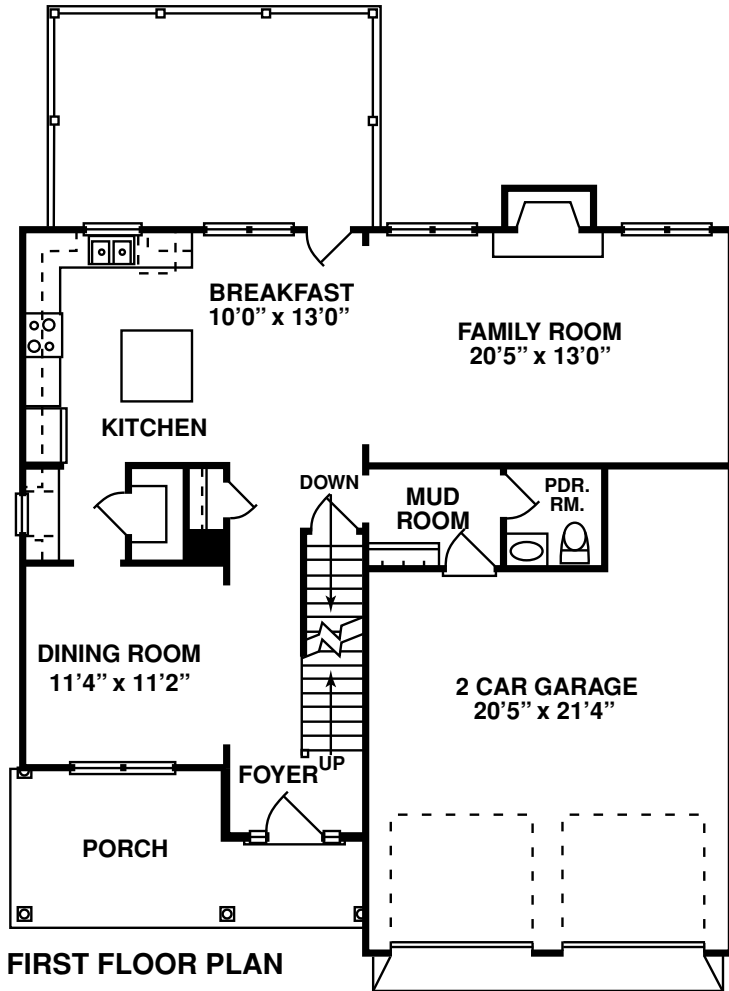

THE ROOSEVELT

2328 sq. ft.

- 4 Bedrooms
- 2 1/2 Baths
- Family Room
- Master Suite
- 2 Story Foyer
- Mud Room
- Gas Fireplace
- 2 Car Garage

APB
CUSTOM HOMES

Artists Rendering. All plans, details, square footage, and renderings are approximate and subject to change. Illustration may not represent finished details.

THE ROOSEVELT

Artists rendering. All plans, details, square footage, and renderings are approximate and subject to change. Illustration may not represent finished details.