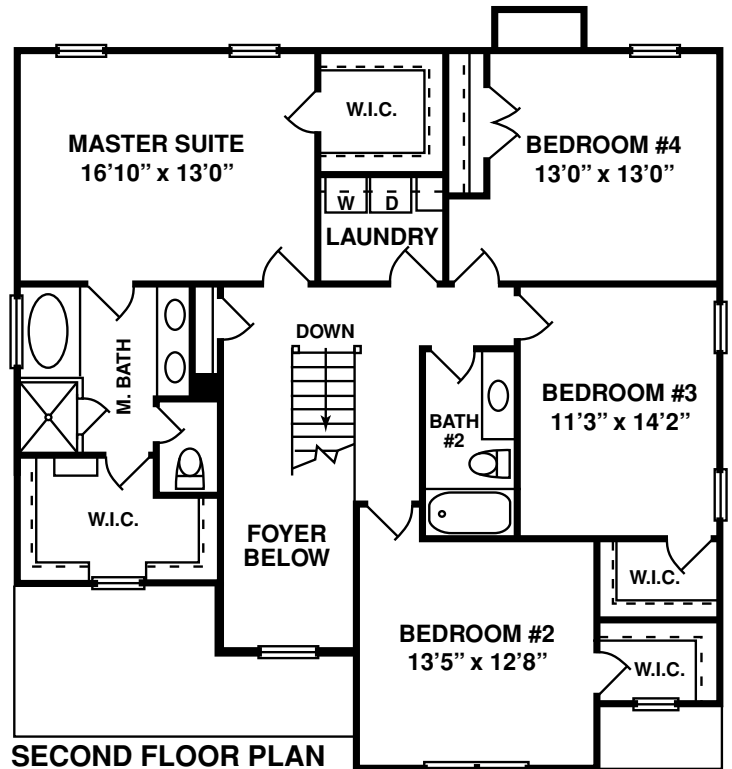

THE ROOSEVELT

2328 sq. ft.

- 4 Bedrooms
- 2 1/2 Baths
- Family Room
- Master Suite
- 2 Story Foyer
- Mud Room
- Gas Fireplace
- 2 Car Garage

APB
CUSTOM HOMES

Artists Rendering. All plans, details, square footage, and renderings are approximate and subject to change. Illustration may not represent finished details.

THE ROOSEVELT

Artists rendering. All plans, details, square footage, and renderings are approximate and subject to change. Illustration may not represent finished details.