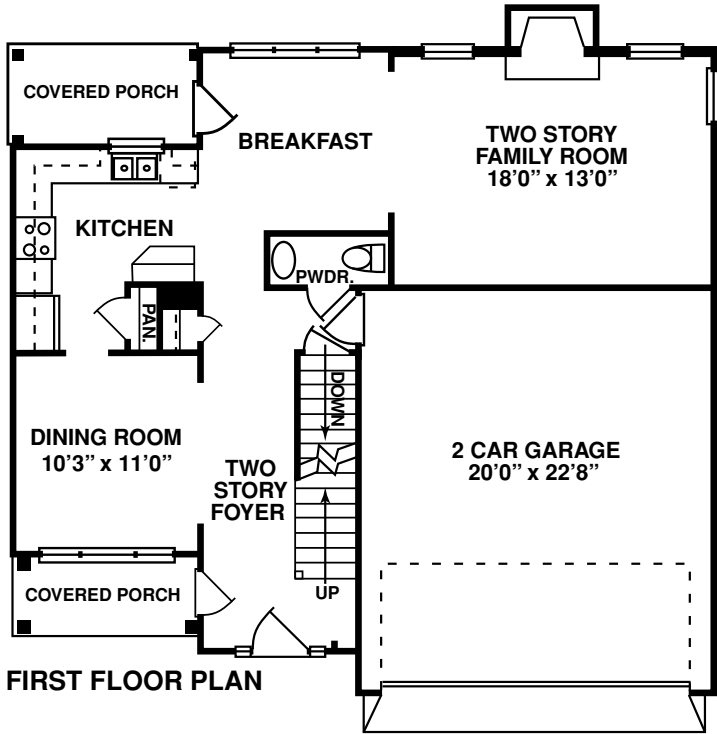

The Landings
at **ANCHOR POINT**

- 3 Bedrooms
- 2 1/2 Baths
- 2 story Family Room
- Master Suite
- Master Bath w/ vaulted ceiling
- 2 Story Foyer
- 2 Car Garage
- Gas Fireplace

APB
CUSTOM HOMES

Artists Rendering. All plans, details, square footage, and renderings are approximate and subject to change. Illustration may not represent finished details.

THE EISENHOWER

Artists rendering. All plans, details, square footage, and renderings are approximate and subject to change. Illustration may not represent finished details.